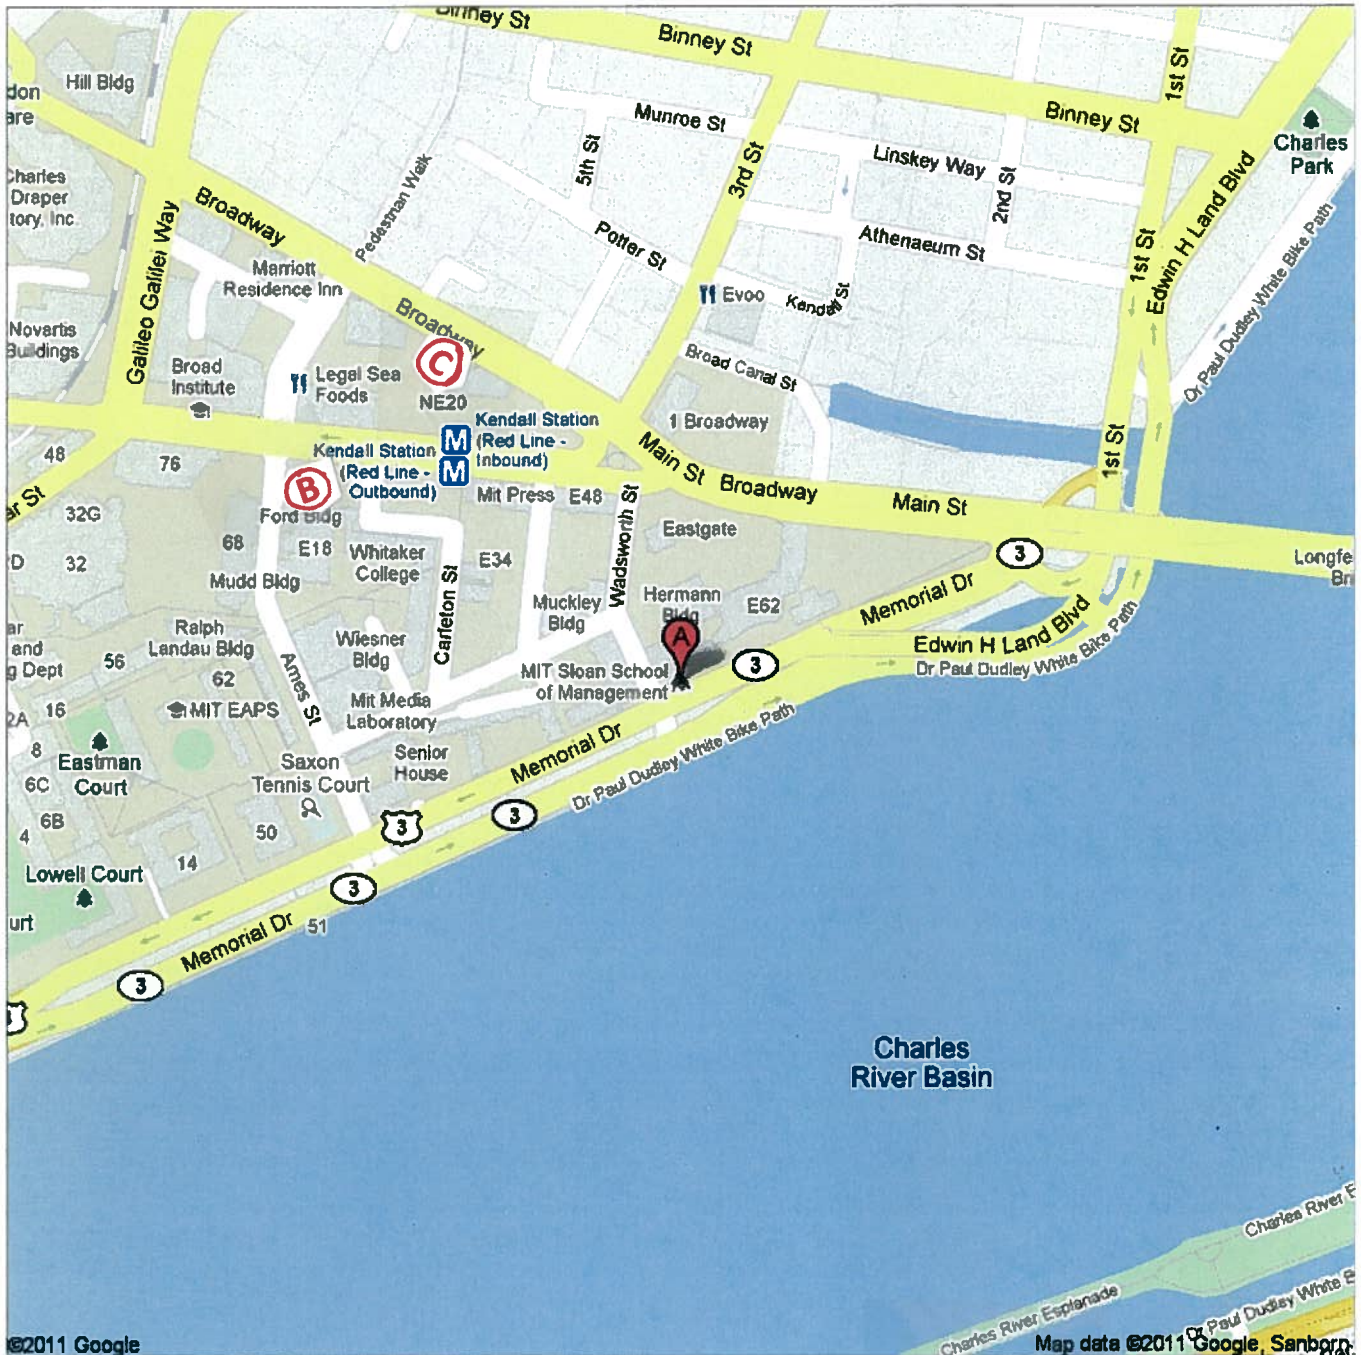

A

HotNets-X site:

MIT Faculty Club
50 Memorial Drive, Bldg. E52, 6 Fl.
Cambridge, MA 02139
(tel): 617-253-2111

Notes The back entrance to Bldg. E52 is on Wadsworth St., immediately to the right of the Dewey Library (Bldg. E53), which is at 30 Wadsworth St.

B

Kendall Hotel
350 Main St.

C

Marriott Cambridge Hotel
40 Broadway

The back of the Marriott lobby exits to a plaza on Main St.