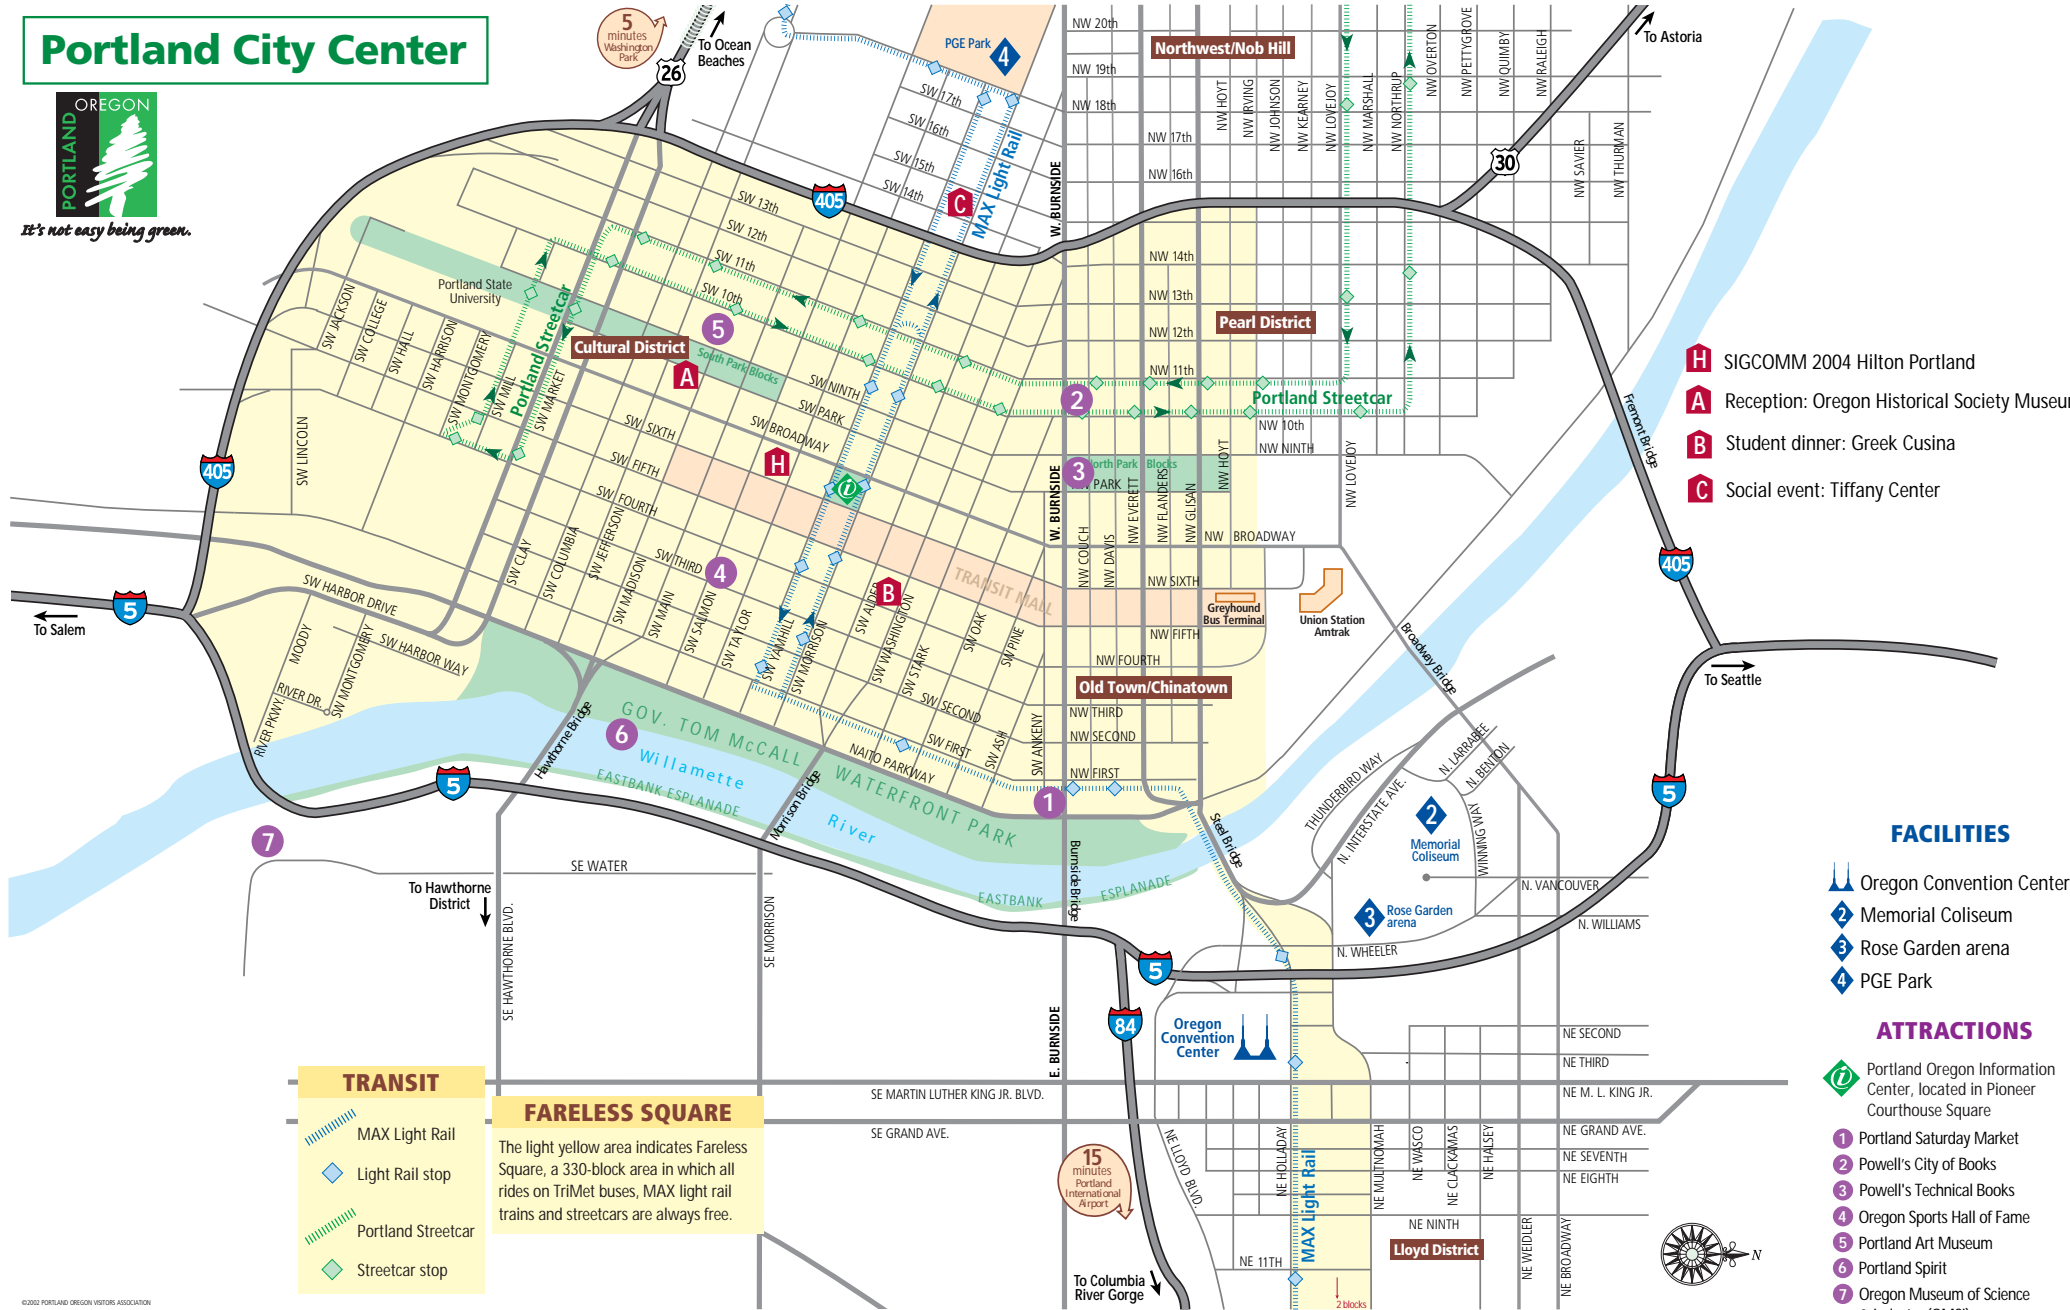

# Portland City Center

It's not easy being green.

**TRANSIT**

- MAX Light Rail
- Light Rail stop
- Portland Streetcar
- Streetcar stop

**FARELESS SQUARE**  
 The light yellow area indicates Fareless Square, a 330-block area in which all rides on TriMet buses, MAX light rail trains and streetcars are always free.

- H** SIGCOMM 2004 Hilton Portland
- A** Reception: Oregon Historical Society Museum
- B** Student dinner: Greek Cusina
- C** Social event: Tiffany Center

- FACILITIES**
- Oregon Convention Center
  - Memorial Coliseum
  - Rose Garden arena
  - PGE Park

- ATTRACTIONS**
- Portland Oregon Information Center, located in Pioneer Courthouse Square
  - 1** Portland Saturday Market
  - 2** Powell's City of Books
  - 3** Powell's Technical Books
  - 4** Oregon Sports Hall of Fame
  - 5** Portland Art Museum
  - 6** Portland Spirit
  - 7** Oregon Museum of Science & Industry (OMSI)